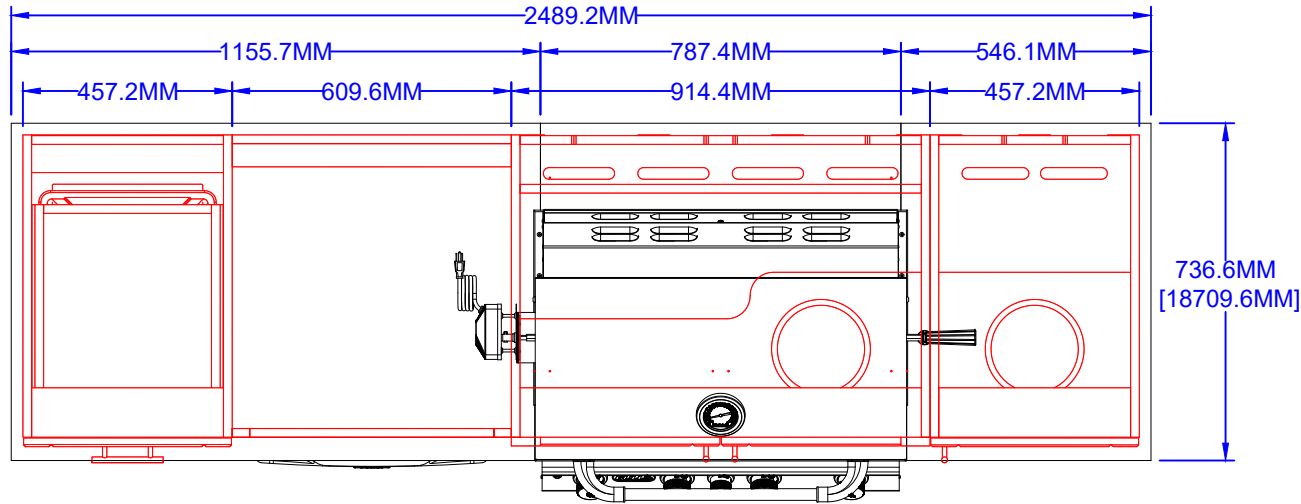

# DuraBull Myrtle Beach UK/EU (SKU 14194)

- |  |   |   |   |
|--|---|---|---|
| (15794)<br>HDPE SKU's - BU-BWB18-26-PS<br>DESCRIPTION -<br>457.2MM Base Dual Waste Basket<br>with Drawer | (15793)<br>HDPE SKU's - BU-RFPN-24<br>DESCRIPTION -<br>24" Refrigerator Panel<br>(Includes Both Pieces) | (15792)<br>HDPE SKU's - BU-BG36-26<br>DESCRIPTION -<br>4 Burner Grill Cabinet | (14150)<br>DESCRIPTION -<br>457.2MM Base Propane Tank<br>Cabinet Right Hinged |
|--|---|---|---|

### 1-1/4" thick Granite Counter tops

- (x1) 1155.7MM x 736.6MM
- (x1) 787.4 x 203.2MM
- (x1) 546.1MM x 736.6MM

### Toe Kicks

- (x1) 481.0MM x 127.0MM x 19.05MM thick
- (x1) 1395.4MM x 127.0MM x 19.05MM thick
- (x2) 576.3MM x 127.0MM x 19.05MM thick